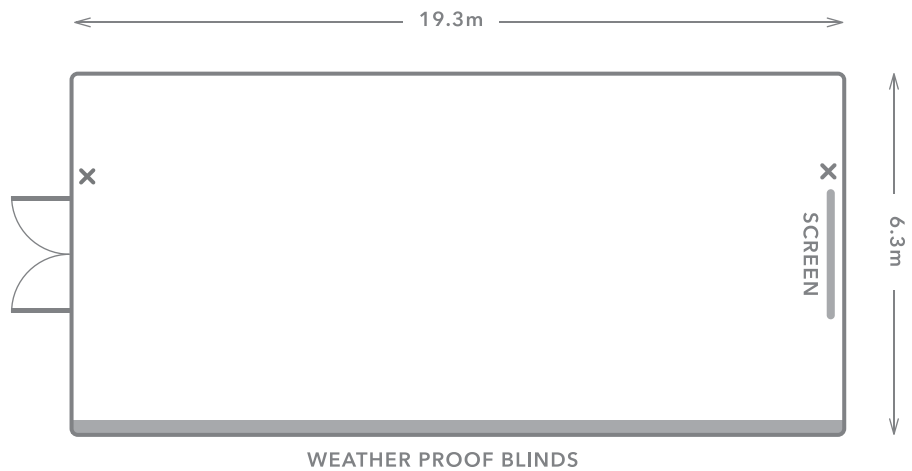

KAMALAS

Our stunning and architecturally award-winning venue located right in the heart of the Zoo. Perfect for your very special events.

X = PLUG POINTS
O = PHONE LINES / ETHERNET

Configuration / Capacity

Workshop
75 people

Theatre
120 people

Cocktail
150 people

Banquet
100 people

Access

Disabled access

Facilities

Natural Lighting
Windows

Lighting
Lights with dimmer control

Climate Control
Underfloor heating optional

Power supplies
3 phase

Tables

Chairs
94 (additional on request)

Technology

Wifi

Presentation Equipment
TV screen

Size

Dimensions
19.3m x 6.3m

Ceiling Height (at highest point)
4.2m