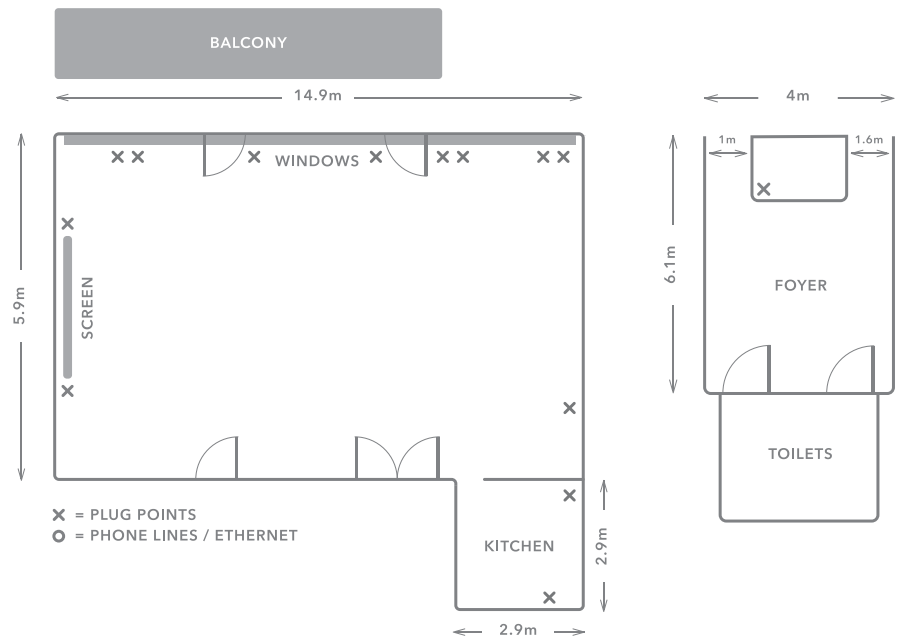

## Configuration / Capacity

**Workshop**  
40

**Theatre**  
90 people

**Cocktail**  
100 people

**Banquet**  
65 people

## Size

**Dimensions**  
14.9m x 5.9m

**Ceiling Height** (at lowest point)  
2.8m