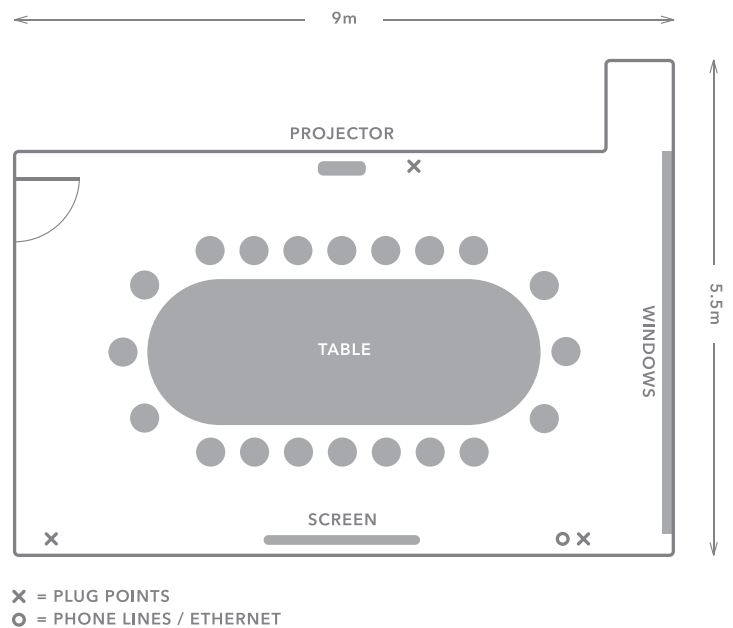

THE NEST TE KŌHANGA BOARDROOM

Perfect for small meetings, your attendees will love the stunning views from the heart of the Zoo at our Zoo hospital The Nest Te Kōhanga.

Configuration / Capacity

Boardroom
20 people

Access

No disable access

Facilities

Natural Lighting
Windows

Lighting
Standard

Climate Control
Heatpump and aircon

Power supplies

Presentation Equipment
Projector and flipchart

Tables
Fixed boardroom table

Chairs
20

Technology

Telephone Connection

Wifi

Size

Dimensions
9m x 5.5m

Ceiling Height (at lowest point)
2.5m